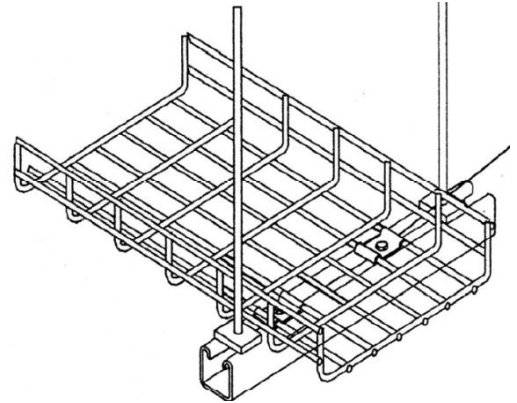

ROUTING

TRUNKING

F1000	F1000 5M PG
F3300	F3300 UNISTRUT 5M LENGTH
F4000	F4000 UNISTRUT 5M LENGTH
O-P801	O-LINE DUAL POWER SKIRTING
P1000-UNI	P1000 TRUNKING
P2000	P2000 TRUNKING
P2000H	P2000 HANGER
P7100	P7100 TRUNKING
P8000	P8000 GLAV TRUNKING
P801DUALXXX	DUAL POWER SKIRTING
P801-PVC	P801 DUAL PVC POWER SKIRTING
P802-COVER1.5M	1.5M ALUMINUM COVER FOR POWER SKIRTING
P802SINGLE	SINGLE POWER SKIRTING
P803TRIP	TRIPLE COMPARTMENT POWER SKIRTING
P9000XXX	P9000 UNISTRUT 3M LENGTH
PP35MNA	POWER POLE 3.5M COMPLETE
PP3MMNA	POWER POLE 3M COMPLETE
PP45MNA	POWER POLE 4.5M COMPLETE
PP4MNA	POWER POLE 4M COMPLETE
SSO4X2D/P	2X4 SSO DEDICATED + COVER FOR POWER SKIR
Y4040	SLOTTED TRUNKING 40X40
Y40X60	40 X 60 FINGER TRUNKING
YCLT/1	50X50 EGA TRUNKING
YCLT/4	75X50 EGA TRUNKING
YCLT/5	75X75 EGA TRUNKING
YCLT/6	100X100 EGA TRUNKING
YCLT/6G	100X100 EGA TRUNKING GREY
YNBT4	100X40 EGA TRUNKING
YNBT4/2	100 X 40 DUAL TRUNKING
Y-SL18075	3 COMPARTMENT HALFMOON TRUNKING
Y-SL18076	2 COMPARTMENT HALFMOON TRUNKING
YT1	16X16 EGA TRUNKING
YT1/3M	16X16 EGA TRUNKING 3M
YT2	16X25 EGA TRUNKING
YT3	40X16 EGA TRUNKING
YT4	40X25 EGA TRUNKING
YT5	40X40 EGA TRUNKING
Y40X25	40 X 25 FINGER TRUNKING
Y40X40	40 X 40 FINGER TRUNKING

WIRE BASKET

100MBAS	100MMX75 WIRE MESH BASKET TRAY
100MBASK	100MMX50 WIRE MESH BASKET TRAY
150MBASK	150MMX50 WIRE MESH BASKET TRAY
200MBAS	200MMX50MM WIRE MESH BASKET
200MBASK	200MM WIRE MESH BASKET (MEDIUM)
300MBAS	300MMX50MM WIRE MESH BASKET
300MBASK	300MMX75MM WIRE MESH BASKET
300MBASK/50	300MM X 50MM WIRE MESH BASKET
300MBASK50	300MM X 50MM WIRE MESH CABLE TRAY
50MBASK	50MMX50 WIRE BASKET
150MCB	150MMX50MM WIRE MESH CABLE TRAY