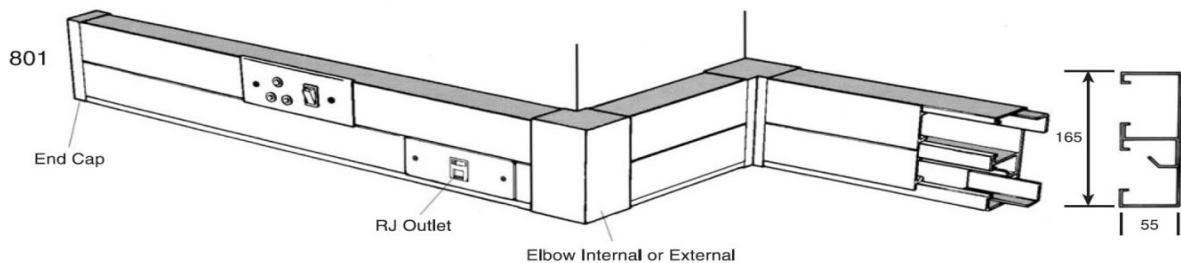

ROUTING

TRUNKING

F1000	F1000 5M PG
F3300	F3300 UNISTRUT 5M LENGTH
F4000	F4000 UNISTRUT 5M LENGTH
O-P801	O-LINE DUAL POWER SKIRTING
P1000-UNI	P1000 TRUNKING
P2000	P2000 TRUNKING
P2000H	P2000 HANGER
P7100	P7100 TRUNKING
P8000	P8000 GLAV TRUNKING
P801DUALXXX	DUAL POWER SKIRTING
P801-PVC	P801 DUAL PVC POWER SKIRTING
P802-COVER1.5M	1.5M ALUMINUM COVER FOR POWER SKIRTING
P802SINGLE	SINGLE POWER SKIRTING
P803TRIP	TRIPLE COMPARTMENT POWER SKIRTING
P9000XXX	P9000 UNISTRUT 3M LENGTH
PP35MNA	POWER POLE 3.5M COMPLETE
PP3MMNA	POWER POLE 3M COMPLETE
PP45MNA	POWER POLE 4.5M COMPLETE
PP4MNA	POWER POLE 4M COMPLETE
SSO4X2D/P	2X4 SSO DEDICATED + COVER FOR POWER SKIR
Y4040	SLOTTED TRUNKING 40X40
Y40X60	40 X 60 FINGER TRUNKING
YCLT/1	50X50 EGA TRUNKING
YCLT/4	75X50 EGA TRUNKING
YCLT/5	75X75 EGA TRUNKING
YCLT/6	100X100 EGA TRUNKING
YCLT/6G	100X100 EGA TRUNKING GREY
YNBT4	100X40 EGA TRUNKING
YNBT4/2	100 X 40 DUAL TRUNKING
Y-SL18075	3 COMPARTMENT HALFMOON TRUNKING
Y-SL18076	2 COMPARTMENT HALFMOON TRUNKING
YT1	16X16 EGA TRUNKING
YT1/3M	16X16 EGA TRUNKING 3M
YT2	16X25 EGA TRUNKING
YT3	40X16 EGA TRUNKING
YT4	40X25 EGA TRUNKING
YT5	40X40 EGA TRUNKING
Y40X25	40 X 25 FINGER TRUNKING
Y40X40	40 X 40 FINGER TRUNKING

WIRE BASKET

100MBAS	100MMX75 WIRE MESH BASKET TRAY
100MBASK	100MMX50 WIRE MESH BASKET TRAY
150MBASK	150MMX50 WIRE MESH BASKET TRAY
200MBAS	200MMX50MM WIRE MESH BASKET
200MBASK	200MM WIRE MESH BASKET (MEDIUM)
300MBAS	300MMX50MM WIRE MESH BASKET
300MBASK	300MMX75MM WIRE MESH BASKET
300MBASK/50	300MM X 50MM WIRE MESH BASKET
300MBASK50	300MM X 50MM WIRE MESH CABLE TRAY
50MBASK	50MMX50 WIRE BASKET
150MCB	150MMX50MM WIRE MESH CABLE TRAY