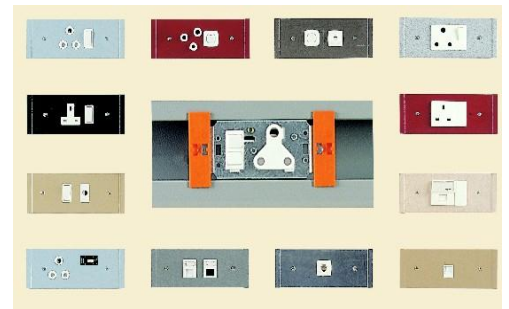

CABLE TRAY

50MM-CT	50MM LIGHT DUTY CABLE TRAY
76MM-CT	76MM MEDIUM DUTY CABLE TRAY
114MMCT	114MM CABLE TRAY MEDIUM DUTY

CABLE TRAY ACCESSORIES

114MMCVR	114MM CABLE TRAY COVER
AR-JOIN/KIT	JOINING KIT
COS	CLIP ON SUPPORT
JOINER	JOINER SPLICE SET
JOINERK	JOINER KIT
P8200	P8200 SPLICE

O-P801HB	O-LINE DUAL HORIZONTAL BEND
O-P801VE	O-LINE VERTICAL ELBOW
O-P801VT	O-LINE VERTICAL T-PIECE
O-SSOPDED	O-LINE SSO DED. + COVER
OL-MSCOVER	OLINE COVER PLATE WHITE PVC
P-PUNCH	PUNCHING OF PLATE
P2000CV	P2000 COVER
P2000EEB	P2000 EXTERNAL ELBOW
P2000HE	P2000 HORIZONTAL ELBOW
P2000IE	P2000 INTERNAL ELBOW
P2000IS	P2000 INTERNAL SPLICE
P8000CV	P8000 COVER
P8000ECR	P8000 EXTERNAL CORNER
P8000ICR	P8000 INTERNAL CORNER
P801-BEND	90DEG HORIZONTAL BEND
P801-EC	END CAP
P801-HINTCNR	P801 HORIZONTAL INTERNAL CORNER
P801-PVCEC	P801 PVC END CAP
P801-PVCHB	P801 PVC HORIZONTAL BEND
P801-PVCHT	P801 PVC HORIZONTAL T-PIECE
P801-PVCVE	P801 PVC VERTICAL ELBOW
P801-PVCVT	P801 PVC VERTICAL T-PIECE
P801-TJUNCTIONXXXX	P801 HORIZONTAL T-JUNCTION
P801-VE	P801 VERTICAL ELBOW
P801-VER/TP	P801 VERTICAL T-PIECE
P801COVER	P801 COVER
P802-ENDCAP	P802 END CAP
P802-VER-T	P802 VERTICAL T-PIECE
P803-EC	P803 END CAP
P803COVER	P803 COVER
P9000COVERXXXX	P9000 STEEL COVER
P9000EC	P9000 END CAP
PPBLBOX	POWER POLE BLANK BOX - COMPLETE
PPBLBOX-OLINE	O-LINE POWER POLE BANK BOX - COMPLETE
PPBLPLATE	POWER POLE BLANK PLATE FOR PP BOX
PPBOX50X50	POWER POLE BOX 50X50 COMPLETE
PPDEDSSO	POWER POLE BOX+SSO+DEDICATED COVER
PPMOD	POWER POLE SMLS 2MOD PLATE
PPSSO16A	POWER POLE BOX + 16A SSO + COVER
PPSSOB	POWER POLE BLUE SOCKET + COVER
PSCVR	POWER SKIRTING COVER PLATE
SSO2X2N	SSO NORMAL
YAE2	EXTERNAL ANGLE 25/16
YAE4	EXTERNAL ANGLE 40X25
YAE5	EXTERNAL ANGLE 40X40
YAEBT4	EXTERNAL ANGLE 100X40
YAF2	FLAT ANGLE 16X25
YAF4	FLAT ANGLE 40X25