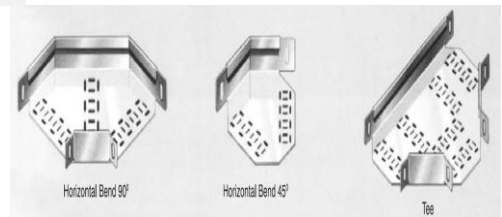

ROUTING

TRUNKING

F1000	F1000 5M PG
F3300	F3300 UNISTRUT 5M LENGTH
F4000	F4000 UNISTRUT 5M LENGTH
O-P801	O-LINE DUAL POWER SKIRTING
P1000-UNI	P1000 TRUNKING
P2000	P2000 TRUNKING
P2000H	P2000 HANGER
P7100	P7100 TRUNKING
P8000	P8000 GLAV TRUNKING
P801DUALXXX	DUAL POWER SKIRTING
P801-PVC	P801 DUAL PVC POWER SKIRTING
P802-COVER1.5M	1.5M ALUMINUM COVER FOR POWER SKIRTING
P802SINGLE	SINGLE POWER SKIRTING
P803TRIP	TRIPLE COMPARTMENT POWER SKIRTING
P9000XXX	P9000 UNISTRUT 3M LENGTH
PP35MNA	POWER POLE 3.5M COMPLETE
PP3MMNA	POWER POLE 3M COMPLETE
PP45MNA	POWER POLE 4.5M COMPLETE
PP4MNA	POWER POLE 4M COMPLETE
SSO4X2D/P	2X4 SSO DEDICATED + COVER FOR POWER SKIR
Y4040	SLOTTED TRUNKING 40X40
Y40X60	40 X 60 FINGER TRUNKING
YCLT/1	50X50 EGA TRUNKING
YCLT/4	75X50 EGA TRUNKING
YCLT/5	75X75 EGA TRUNKING
YCLT/6	100X100 EGA TRUNKING
YCLT/6G	100X100 EGA TRUNKING GREY
YNBT4	100X40 EGA TRUNKING
YNBT4/2	100 X 40 DUAL TRUNKING
Y-SL18075	3 COMPARTMENT HALFMOON TRUNKING
Y-SL18076	2 COMPARTMENT HALFMOON TRUNKING
YT1	16X16 EGA TRUNKING
YT1/3M	16X16 EGA TRUNKING 3M
YT2	16X25 EGA TRUNKING
YT3	40X16 EGA TRUNKING
YT4	40X25 EGA TRUNKING
YT5	40X40 EGA TRUNKING
Y40X25	40 X 25 FINGER TRUNKING
Y40X40	40 X 40 FINGER TRUNKING

WIRE BASKET

100MBAS	100MMX75 WIRE MESH BASKET TRAY
100MBASK	100MMX50 WIRE MESH BASKET TRAY
150MBASK	150MMX50 WIRE MESH BASKET TRAY
200MBAS	200MMX50MM WIRE MESH BASKET
200MBASK	200MM WIRE MESH BASKET (MEDIUM)
300MBAS	300MMX50MM WIRE MESH BASKET
300MBASK	300MMX75MM WIRE MESH BASKET
300MBASK/50	300MM X 50MM WIRE MESH BASKET
300MBASK50	300MM X 50MM WIRE MESH CABLE TRAY
50MBASK	50MMX50 WIRE BASKET
150MCB	150MMX50MM WIRE MESH CABLE TRAY

CABLE TRAY

50MM-CT	50MM LIGHT DUTY CABLE TRAY
76MM-CT	76MM MEDIUM DUTY CABLE TRAY
114MMCT	114MM CABLE TRAY MEDIUM DUTY

CABLE TRAY ACCESSORIES

114MMCVR	114MM CABLE TRAY COVER
AR-JOIN/KIT	JOINING KIT
COS	CLIP ON SUPPORT
JOINER	JOINER SPLICE SET
JOINERK	JOINER KIT
P8200	P8200 SPLICE