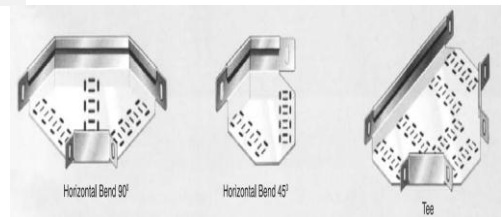

CABLE TRAY ACCESSORIES

114MMCVR	114MM CABLE TRAY COVER
AR-JOIN/KIT	JOINING KIT
COS	CLIP ON SUPPORT
JOINER	JOINER SPLICE SET
JOINERK	JOINER KIT
P8200	P8200 SPLICE