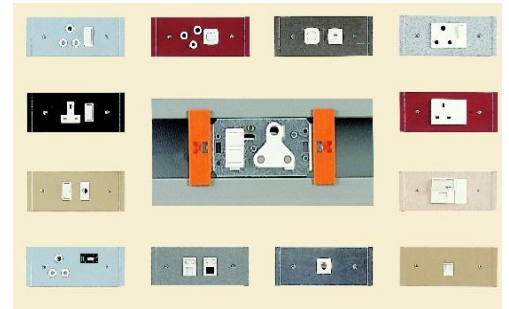

O-P801HB	O-LINE DUAL HORIZONTAL BEND
O-P801VE	O-LINE VERTICAL ELBOW
O-P801VT	O-LINE VERTICAL T-PIECE
O-SSOPDED	O-LINE SSO DED. + COVER
OL-MSCOVER	OLINE COVER PLATE WHITE PVC
P-PUNCH	PUNCHING OF PLATE
P2000CV	P2000 COVER
P2000EEB	P2000 EXTERNAL ELBOW
P2000HE	P2000 HORIZONTAL ELBOW
P2000IE	P2000 INTERNAL ELBOW
P2000IS	P2000 INTERNAL SPLICE
P8000CV	P8000 COVER
P8000ECR	P8000 EXTERNAL CORNER
P8000ICR	P8000 INTERNAL CORNER
P801-BEND	90DEG HORIZONTAL BEND
P801-EC	END CAP
P801-HINTCNR	P801 HORIZONTAL INTERNAL CORNER
P801-PVCEC	P801 PVC END CAP
P801-PVCHB	P801 PVC HORIZONTAL BEND
P801-PVCHT	P801 PVC HORIZONTAL T-PIECE
P801-PVCVE	P801 PVC VERTICAL ELBOW
P801-PVCVT	P801 PVC VERTICAL T-PIECE
P801-TJUNCTIONXXXX	P801 HORIZONTAL T-JUNCTION
P801-VE	P801 VERTICAL ELBOW
P801-VER/TP	P801 VERTICAL T-PIECE
P801COVER	P801 COVER
P802-ENDCAP	P802 END CAP
P802-VER-T	P802 VERTICAL T-PIECE
P803-EC	P803 END CAP
P803COVER	P803 COVER
P9000COVERXXXX	P9000 STEEL COVER
P9000EC	P9000 END CAP
PPBLBOX	POWER POLE BLANK BOX - COMPLETE
PPBLBOX-OLINE	O-LINE POWER POLE BANK BOX - COMPLETE
PPBLPLATE	POWER POLE BLANK PLATE FOR PP BOX
PPBOX50X50	POWER POLE BOX 50X50 COMPLETE
PPDEDSSO	POWER POLE BOX+SSO+DEDICATED COVER
PPMOD	POWER POLE SMLS 2MOD PLATE
PPSSO16A	POWER POLE BOX + 16A SSO + COVER
PPSSOB	POWER POLE BLUE SOCKET + COVER
PSCVR	POWER SKIRTING COVER PLATE
SSO2X2N	SSO NORMAL
YAE2	EXTERNAL ANGLE 25/16
YAE4	EXTERNAL ANGLE 40X25
YAE5	EXTERNAL ANGLE 40X40
YAEBT4	EXTERNAL ANGLE 100X40
YAF2	FLAT ANGLE 16X25
YAF4	FLAT ANGLE 40X25