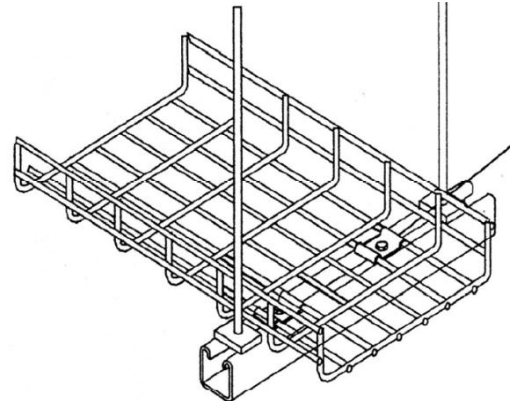

## TRUNKING

F1000	F1000 5M PG
F3300	F3300 UNISTRUT 5M LENGTH
F4000	F4000 UNISTRUT 5M LENGTH
O-P801	O-LINE DUAL POWER SKIRTING
P1000-UNI	P1000 TRUNKING
P2000	P2000 TRUNKING
P2000H	P2000 HANGER
P7100	P7100 TRUNKING
P8000	P8000 GLAV TRUNKING
P801DUALXXX	DUAL POWER SKIRTING
P801-PVC	P801 DUAL PVC POWER SKIRTING
P802-COVER1.5M	1.5M ALUMINUM COVER FOR POWER SKIRTING
P802SINGLE	SINGLE POWER SKIRTING
P803TRIP	TRIPLE COMPARTMENT POWER SKIRTING
P9000XXX	P9000 UNISTRUT 3M LENGTH
PP35MNA	POWER POLE 3.5M COMPLETE
PP3MMNA	POWER POLE 3M COMPLETE
PP45MNA	POWER POLE 4.5M COMPLETE
PP4MNA	POWER POLE 4M COMPLETE
SSO4X2D/P	2X4 SSO DEDICATED + COVER FOR POWER SKIR
Y4040	SLOTTED TRUNKING 40X40
Y40X60	40 X 60 FINGER TRUNKING
YCLT/1	50X50 EGA TRUNKING
YCLT/4	75X50 EGA TRUNKING
YCLT/5	75X75 EGA TRUNKING
YCLT/6	100X100 EGA TRUNKING
YCLT/6G	100X100 EGA TRUNKING GREY
YNBT4	100X40 EGA TRUNKING
YNBT4/2	100 X 40 DUAL TRUNKING
Y-SL18075	3 COMPARTMENT HALFMOON TRUNKING
Y-SL18076	2 COMPARTMENT HALFMOON TRUNKING
YT1	16X16 EGA TRUNKING
YT1/3M	16X16 EGA TRUNKING 3M
YT2	16X25 EGA TRUNKING
YT3	40X16 EGA TRUNKING
YT4	40X25 EGA TRUNKING
YT5	40X40 EGA TRUNKING
Y40X25	40 X 25 FINGER TRUNKING
Y40X40	40 X 40 FINGER TRUNKING

## WIRE BASKET

100MBAS	100MMX75 WIRE MESH BASKET TRAY
100MBASK	100MMX50 WIRE MESH BASKET TRAY
150MBASK	150MMX50 WIRE MESH BASKET TRAY
200MBAS	200MMX50MM WIRE MESH BASKET
200MBASK	200MM WIRE MESH BASKET (MEDIUM)
300MBAS	300MMX50MM WIRE MESH BASKET
300MBASK	300MMX75MM WIRE MESH BASKET
300MBASK/50	300MM X 50MM WIRE MESH BASKET
300MBASK50	300MM X 50MM WIRE MESH CABLE TRAY
50MBASK	50MMX50 WIRE BASKET
150MCB	150MMX50MM WIRE MESH CABLE TRAY