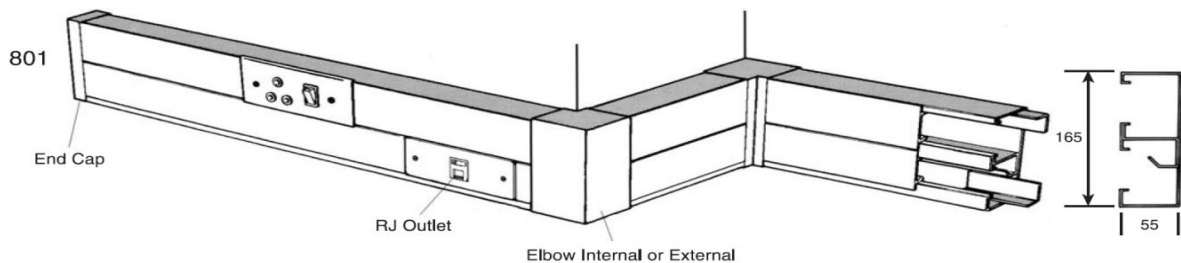

## TRUNKING

F1000	F1000 5M PG
F3300	F3300 UNISTRUT 5M LENGTH
F4000	F4000 UNISTRUT 5M LENGTH
O-P801	O-LINE DUAL POWER SKIRTING
P1000-UNI	P1000 TRUNKING
P2000	P2000 TRUNKING
P2000H	P2000 HANGER
P7100	P7100 TRUNKING
P8000	P8000 GLAV TRUNKING
P801DUALXXX	DUAL POWER SKIRTING
P801-PVC	P801 DUAL PVC POWER SKIRTING
P802-COVER1.5M	1.5M ALUMINUM COVER FOR POWER SKIRTING
P802SINGLE	SINGLE POWER SKIRTING
P803TRIP	TRIPLE COMPARTMENT POWER SKIRTING
P9000XXX	P9000 UNISTRUT 3M LENGTH
PP35MNA	POWER POLE 3.5M COMPLETE
PP3MMNA	POWER POLE 3M COMPLETE
PP45MNA	POWER POLE 4.5M COMPLETE
PP4MNA	POWER POLE 4M COMPLETE
SSO4X2D/P	2X4 SSO DEDICATED + COVER FOR POWER SKIR
Y4040	SLOTTED TRUNKING 40X40
Y40X60	40 X 60 FINGER TRUNKING
YCLT/1	50X50 EGA TRUNKING
YCLT/4	75X50 EGA TRUNKING
YCLT/5	75X75 EGA TRUNKING
YCLT/6	100X100 EGA TRUNKING
YCLT/6G	100X100 EGA TRUNKING GREY
YNBT4	100X40 EGA TRUNKING
YNBT4/2	100 X 40 DUAL TRUNKING
Y-SL18075	3 COMPARTMENT HALFMOON TRUNKING
Y-SL18076	2 COMPARTMENT HALFMOON TRUNKING
YT1	16X16 EGA TRUNKING
YT1/3M	16X16 EGA TRUNKING 3M
YT2	16X25 EGA TRUNKING
YT3	40X16 EGA TRUNKING
YT4	40X25 EGA TRUNKING
YT5	40X40 EGA TRUNKING
Y40X25	40 X 25 FINGER TRUNKING
Y40X40	40 X 40 FINGER TRUNKING