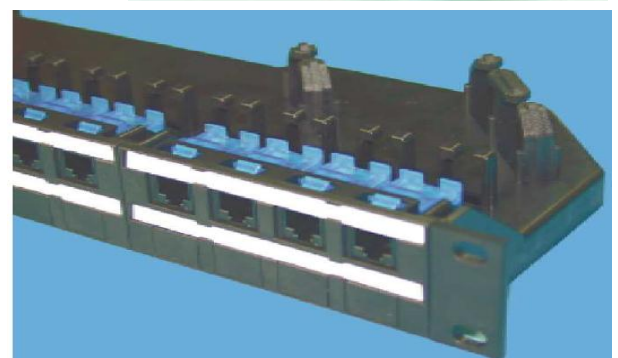

## KRONE CAT5

K-NI-8PC	NI PATCH PANEL 8PORT COMPLETE
K-NI-16PC	NI-PATCH PANEL 16 PORT COMPLETE LONG
K-NI-24PC	NI PATCH PANEL 24 PORT COMPLETE
K-NI-32PC	NI PATCH PANEL 32 PORT COMPLETE
K-NI-BS	NI BASIC FRAME COMPLETE SHORT
K-NI-BF	NI-BASIC FRAME COMPLETE LONG BASE
K-NI-A8C	ADAPTER 8PORT C5E COMPLETE
K-NI-A8E	NI-ADAPTER 8 PORT EMPTY
K-8PHB	HB DISCON. MODULE CAT5
K-CABLE/305	KRONE CAT5E SOLID CABLE 305M BOX
K-CABLE/5	CAT 5E KRONE CABLE SOLID
K-HB-HB1	HB PATCH H/B TO H/B C5E S/4 1M0
K-HB-HB2	HB PATCH H/B TO H/B C5E S/4 2M0
K-HB-HB3	HB PATCH H/B TO H/B C5E S/4 3M0
K-HB-RJ452	HB PATCH TO RJ45 C5E S/4 2M0
K-HBS4/3	HB PATCH RJ45 TO S/4 3M0
K-HK356	KEYSTONE IN LINE RJ45 BLACK CAT5
K-HK356B	KEYSTONE IN LINE RJ45 BEIGE CAT5
K-HK356S	RJ-K45 HK SERIES STP CAT5E
K-K-HB-RJ451	HB PATCH HB TO RJ45 C5E S/4 1M0
K-NI/BLK	NI BLANK ADAPTER BIG COMPLETE
K-NI-24PCB	PATCH PANEL 24PORT C5E (1U/PCB)
K-NI-BAC	NI BRUSH ADAPTER COMPLETE
K-NI-BP	NI BRUSH PANEL SHORT COMPLETE
K-NI-BPL	NI BRUSH PANEL COMPLETE
K-NI-KYB	NI KEYSTONE RJ45 C5E WHITE
K-NI-KYBL	NI KEYSTONE RJ45 C5E BLACK
K-NI-OD	DOUBLE CAT5E OUTLET WHITE (ECO)
K-NI-OM	SINGLE CAT5E OUTLET WHITE (ECO)
K-NI-SB	NI-BLANK ADAPTER SMALL SET
K-PP16	HW 16PORT HK PATCH PANEL C5
K-PP24	HW 24PORT HK PATCH PANEL C5E

LD-KCAT5/7.5

7.5M KRONE CAT5E BLUE LEAD

LD-KCAT5/8

HW PATCH RJ45 C5E GREY 8M0 MOULDED