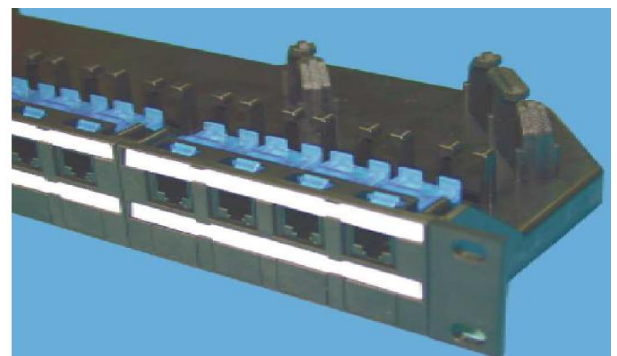

## KRONE CAT5

K-NI-8PC	NI PATCH PANEL 8PORT COMPLETE
K-NI-16PC	NI-PATCH PANEL 16 PORT COMPLETE LONG
K-NI-24PC	NI PATCH PANEL 24 PORT COMPLETE
K-NI-32PC	NI PATCH PANEL 32 PORT COMPLETE
K-NI-BS	NI BASIC FRAME COMPLETE SHORT
K-NI-BF	NI-BASIC FRAME COMPLETE LONG BASE
K-NI-A8C	ADAPTER 8PORT C5E COMPLETE
K-NI-A8E	NI-ADAPTER 8 PORT EMPTY
K-8PHB	HB DISCON. MODULE CAT5
K-CABLE/305	KRONE CAT5E SOLID CABLE 305M BOX
K-CABLE/5	CAT 5E KRONE CABLE SOLID
K-HB-HB1	HB PATCH H/B TO H/B C5E S/4 1M0
K-HB-HB2	HB PATCH H/B TO H/B C5E S/4 2M0
K-HB-HB3	HB PATCH H/B TO H/B C5E S/4 3M0
K-HB-RJ452	HB PATCH TO RJ45 C5E S/4 2M0
K-HBS4/3	HB PATCH RJ45 TO S/4 3M0
K-HK356	KEYSTONE IN LINE RJ45 BLACK CAT5
K-HK356B	KEYSTONE IN LINE RJ45 BEIGE CAT5
K-HK356S	RJ-K45 HK SERIES STP CAT5E
K-K-HB-RJ451	HB PATCH HB TO RJ45 C5E S/4 1M0
K-NI/BLK	NI BLANK ADAPTER BIG COMPLETE
K-NI-24PCB	PATCH PANEL 24PORT C5E (1U/PCB)
K-NI-BAC	NI BRUSH ADAPTER COMPLETE
K-NI-BP	NI BRUSH PANEL SHORT COMPLETE
K-NI-BPL	NI BRUSH PANEL COMPLETE
K-NI-KYB	NI KEYSTONE RJ45 C5E WHITE
K-NI-KYBL	NI KEYSTONE RJ45 C5E BLACK
K-NI-OD	DOUBLE CAT5E OUTLET WHITE (ECO)
K-NI-OM	SINGLE CAT5E OUTLET WHITE (ECO)
K-NI-SB	NI-BLANK ADAPTER SMALL SET
K-PP16	HW 16PORT HK PATCH PANEL C5
K-PP24	HW 24PORT HK PATCH PANEL C5E

LD-KCAT5/7.5

7.5M KRONE CAT5E BLUE LEAD

LD-KCAT5/8

HW PATCH RJ45 C5E GREY 8M0 MOULDED